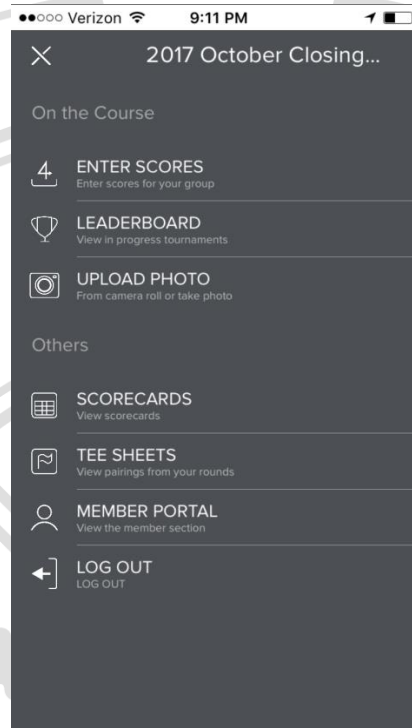

Leaderboard

Access to the tournament leaderboard for non-tournament participants or team members no responsible for entering live scores can be done using the GGID SRO followed by the tournament year (for example: enter GGID: **SRO2021** to access the 2021 tournament, or GGID: **SRO2022** to access the 2022 tournament)

Using the Golf Genius Mobile App for Gross Live Scoring

click on your name to confirm who you are.

You will then be directed to the score entry page for your group.

Enter team score hole by hole then click "Save Scores". Make sure you start on the right hole. You will then be directed to the next hole. You can also clear scores for a hole and undo any changes that you've made, just like cheating with an eraser! If a team does not finish a hole they can score a 6.

IMPORTANT

Tournament Participants

Each Team will have a unique GGID

Est. 2018

1. Enter Scores: This is where you will go to enter hole-by-hole scores.

2. Leaderboards:

The leaderboard can be accessed from the score entry page or the home page on the mobile app.

3. Upload Photos:

You can instantly upload photos from the mobile app to a photo gallery, which can be displayed on the event or league portal.

4. Scorecards:

View the hole-by-hole scores for each pairing group with a nice summary view.