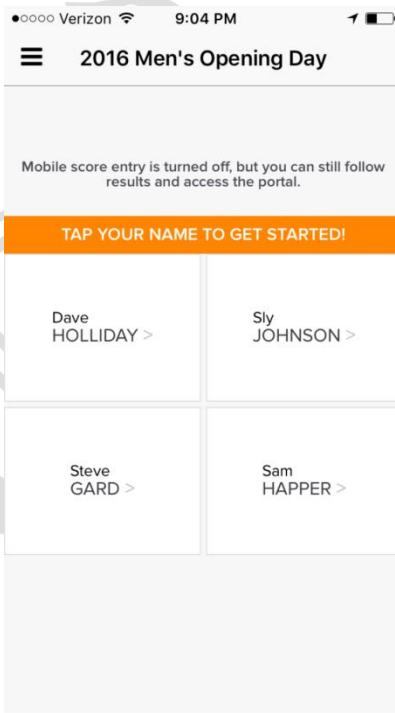

click on your name to confirm who you are.

You will then be directed to the score entry page for your group.