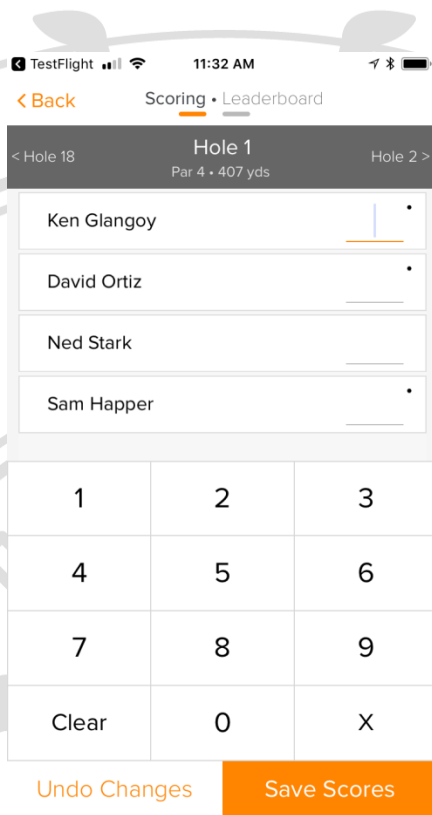

Live scoring is essential to the SRO, as teams will be tracked in real time as they compete for a coveted playoff position in the top 3. In the event of tie for any of the top three positions, the tiebreaker will be determined by the USGA match of cards 9,6,3,1 method. It is important to note that Beekman Golf Course is a 27 Hole Tournament, so the "Back 9" for the match of cards will be announced prior to tee off.

Leaderboard

Access to the tournament leaderboard for non-tournament participants or team members no responsible for entering live scores can be done using the GGID SRO followed by the tournament year (for example: enter GGID: **SRO2021** to access the 2021 tournament, or GGID: **SRO2022** to access the 2022 tournament)

Using the Golf Genius Mobile App for Gross Live Scoring

click on your name to confirm who you are.

You will then be directed to the score entry page for your group.

Enter team score hole by hole then click "Save Scores". Make sure you start on the right hole. You will then be directed to the next hole. You can also clear scores for a hole and undo any changes that you've made, just like cheating with an eraser! If a team does not finish a hole they can score a 6.

IMPORTANT

Tournament Participants

Each Team will have a unique GGID

Est. 2018

1. Enter Scores: This is where you will go to enter hole-by-hole scores.

2. Leaderboards:

The leaderboard can be accessed from the score entry page or the home page on the mobile app.